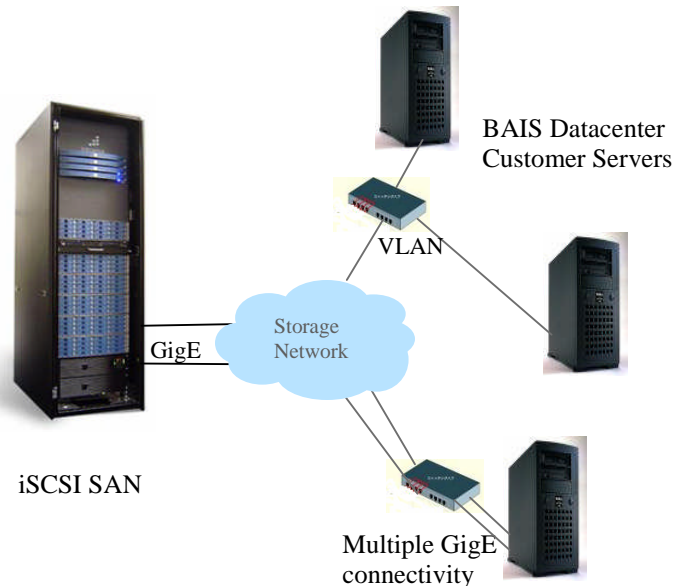

IpSAN on Demand :

This is a premium service customized for BAIS datacenter customers. Datacenter customers can lease storage capacity for their mission critical applications requiring **high performance data transfer**, such as database systems. BAIS is offering iSCSI Storage Area Network (SAN) solutions with GigE connectivity to your server (or optional server cluster) in our IDC.

Security: OSI Layers 1,2,3,4

Multiple levels of security implementations, from physical to application layer, provide unparalleled protection of data and equipment:

- The iSCSI network enables physical and logical security through a private VLAN, which includes:
 - ◆ Port isolation
 - ◆ ACL protected access by predefined IP addresses
- The initiator controls disk volume access using CHAP password protection.
- In addition all equipment is housed in our highly secure IDC.

High Availability: SAN, Data, Network

- ◆ Our SAN is a HA unit with redundant power, control units, and other components.
- ◆ Our premium service includes RAID 10 (a stripe of mirrors).
- ◆ Our IDC is a fully redundant datacenter.

IpSAN Standard Service Setup:

Our premium service includes the following :

- ◆ 100 Gigabytes of mirrored storage (mirrored to another 100GB)
- ◆ RAID 10 (stripe of mirrors)
- ◆ 1 GigE cross-connect (copper)
- ◆ 2 server initiator connections
- ◆ Volume configuration/setup
- ◆ 24/7/365 monitoring and repair