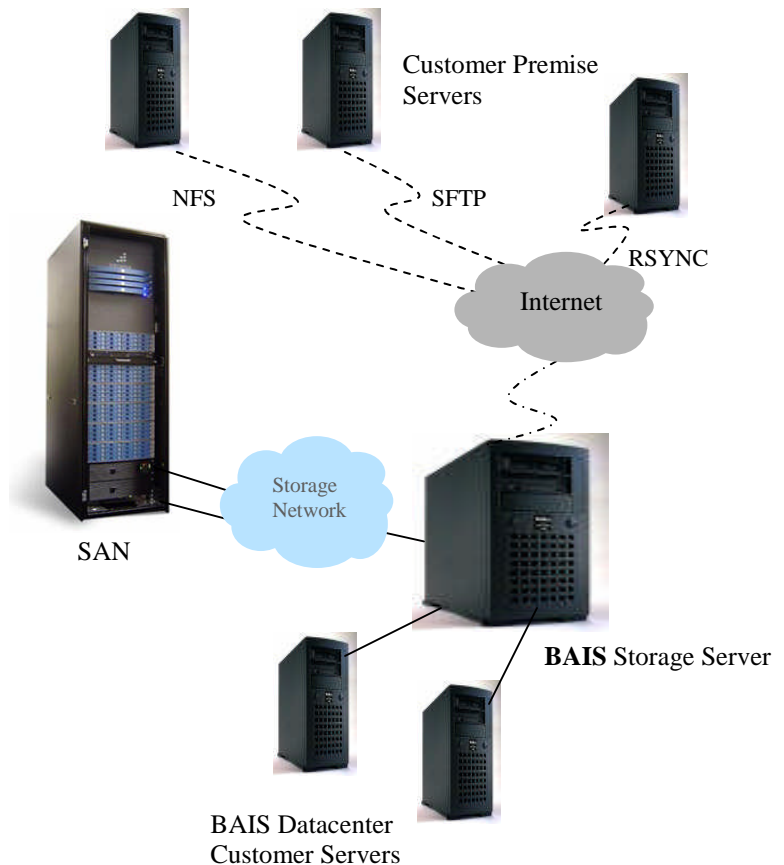

VStor on Demand:

Customers can choose this solution to connect from their local or remote server location to our storage infrastructure for all their storage needs. This service is best for offsite storage pools and applications requiring unpredictable large amounts of data, especially for file sharing, backup and near-line storage needs.

Benefits:

- Inexpensive
- Always available
- Accessible from anywhere
- Store, access, and share large amounts of data
- Storage mounts and looks like a local drive
- Easy Disaster recovery
- Expand storage capacity on a needed bases
- Highly secure IDC

VStor Standard Service Setup:

- 10 Gig of storage
- Account setup on BAISS storage server
- Volume configuration and setup
- RAID 5 storage (striped with parity)
- 24x7x365 monitoring and repair

BAISS Storage Server Supported Applications:

- Unix RSYNC
- FTP, SFTP
- Unix Network File sharing (NFS)
- Windows NTFS (dynamic)

VStor Optional Services:

- Additional storage capacity in increments of 10 Gigabytes.
- Backup on DVD for disaster recovery.
- Customer server configuration for datacenter customers.
- Direct cross-connects to Storage Area Network.